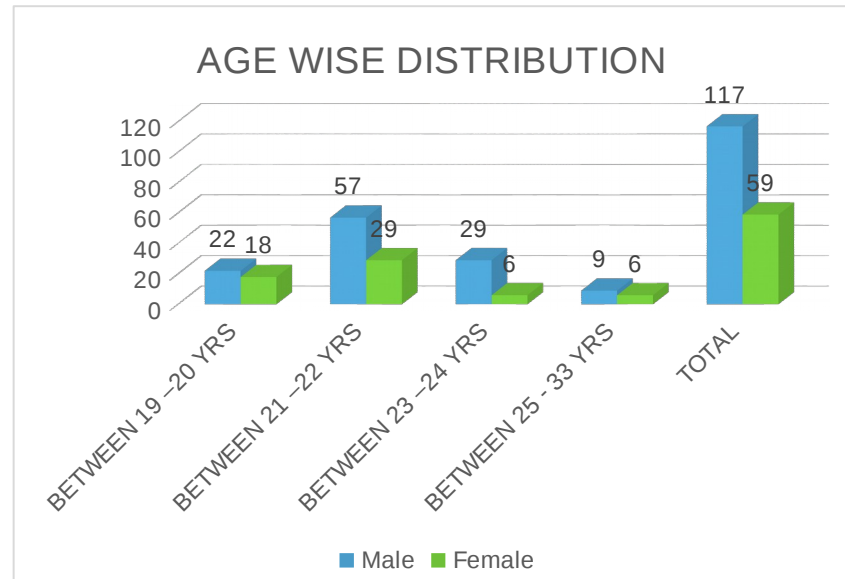

AVERAGE AGE OF CANDI	Male	Female
BETWEEN 19 -20 YRS	22	18
BETWEEN 21 -22 YRS	57	29
BETWEEN 23 -24 YRS	29	6
BETWEEN 25 - 33 YRS	9	6
TOTAL	117	59

GEOGRAPHICAL DISTRIB	TOTAL	%
Central	31	18%
East	63	36%
North	31	18%
West	51	29%
TOTAL	176	