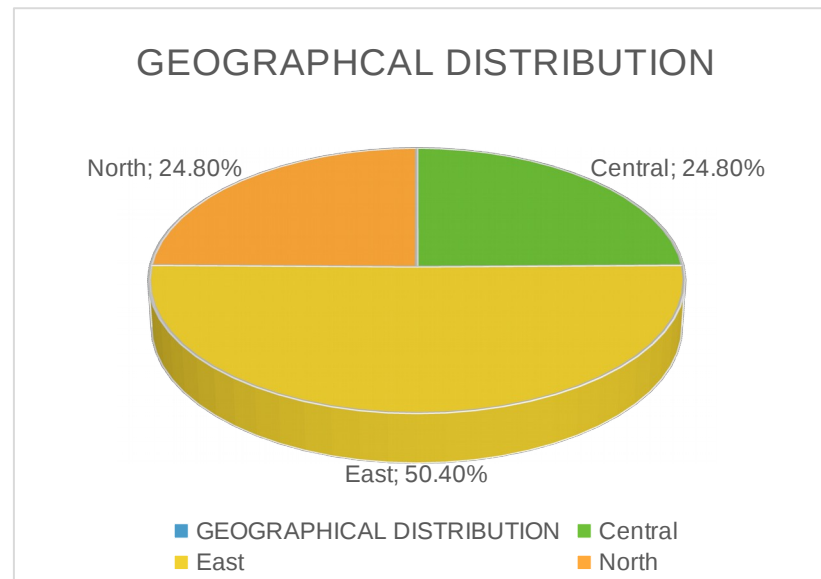

AVERAGE AGE OF CANDI	Male	Female
BETWEEN 19 -20 YRS	22	18
BETWEEN 21 -22 YRS	57	29
BETWEEN 23 -24 YRS	29	6
BETWEEN 25 - 33 YRS	9	6
TOTAL	117	59

GEOGRAPHICAL DISTRIB	TOTAL	%
Central	31	18%
East	63	36%
North	31	18%
West	51	29%
TOTAL	176	