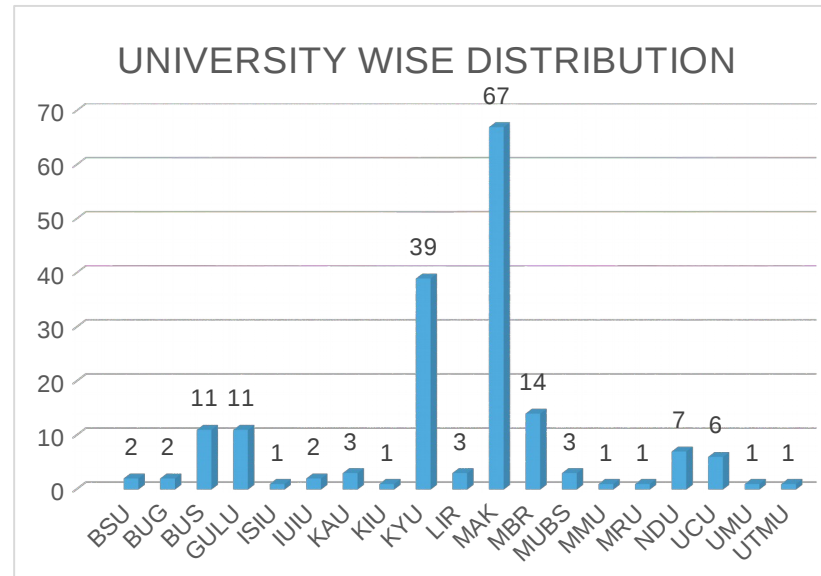

AVERAGE AGE OF CANDI	Male	Female
BETWEEN 19 -20 YRS	22	18
BETWEEN 21 -22 YRS	57	29
BETWEEN 23 -24 YRS	29	6
BETWEEN 25 - 33 YRS	9	6
TOTAL	117	59

GEOGRAPHICAL DISTRIB	TOTAL	%
Central	31	18%
East	63	36%
North	31	18%
West	51	29%
TOTAL	176	

BSU	2
BUG	2
BUS	11
GULU	11
ISIU	1
IUIU	2
KAU	3
KIU	1
KYU	39
LIR	3
MAK	67
MBR	14
MUBS	3
MMU	1
MRU	1
NDU	7
UCU	6
UMU	1
UTMU	1
TOTAL	176

Agriculture	17
Commerce & Related	26
Engineering	40
Enviro & Forestry	12
IT	25
Medicine & Related	27
Veterinary	7
Bioscience & Science	22
	176